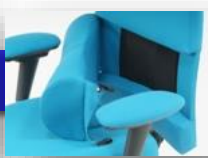

Multi-functional Arms : providing the right arm support

100mm Height

Forward and back

Swivel

Armpad width 1

Arm width 2

SPYNAMICS has become synonymous with ergonomic and orthopaedic seating in the workplace since 1999. The result of collaboration between Albion Chairs and a leading osteopath, SPYNAMICS was developed for users with chronic bad backs. For the first time in the contract seating market, a combination of memory foam, a coccyx relief cut out, and combined pelvic and lumbar support was used. The SPYNAMICS range has continued to evolve as dealers and practitioners have provided valuable feedback and contributed to our knowledge pool. We have listened and integrated many new developments to provide a comprehensive range of back care seating solutions suitable for users of all shapes and sizes.

The standard 5-way adjustable, multifunctional arms provided with the SPYNAMICS range allow the user to find their optimum working position whether using a laptop or a desktop computer, a static or adjustable height desk. The swivel function is lockable.