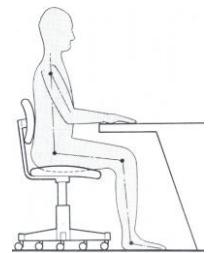

Workstation assessments

thoracic
lumbar
pelvic

SPYNAMICS has become synonymous with ergonomic and orthopaedic seating in the workplace since 1999. The result of collaboration between Albion Chairs and a leading osteopath, SPYNAMICS was developed for users with chronic bad backs and has continued to grow and evolve as practitioners and dealers have contributed to our knowledge pool.

Together with our dealers, we provide an at-your-desk assessment of your working environment.

We can provide a tailor made chair by taking your seated measurements and specific support needs as well as assessing the desk layout: monitor height, keyboard and mouse accessibility, footrest and can even offer advice on the possible need for an electric sitstand desk.